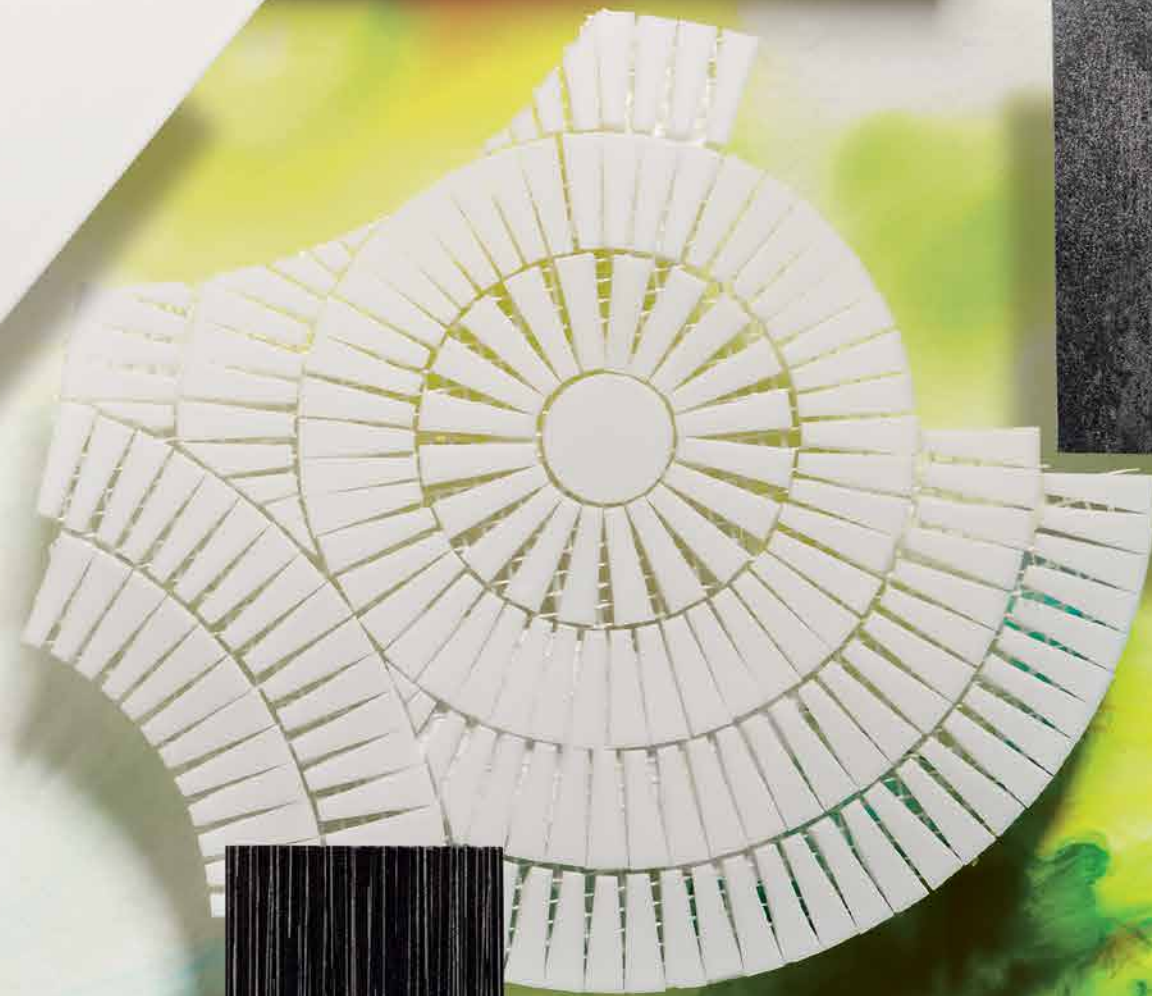

# MAKING A *SPLASH*

SET AGAINST VIBRANT SWIRLS  
OF PIGMENT, DECORATIVE TILES  
EMBRACE GEOMETRY AND GET  
INTO SOME SERIOUS SHAPES.

WRITTEN BY KATE BERGERON AND CARA GIBBS  
PHOTOGRAPHY BY JOANNA MCCLURE

## WATER PROOF

Clockwise from top right:  
Copernicus in Onyx with Black Line /  
[kismettile.com](http://kismettile.com). Lava in Blue Grey /  
Verge Collection / [materials-inc.com](http://materials-inc.com).  
Motor City Circles in Ice White Gloss  
Glass Mosaic / Jazz Glass Collection /  
[artistictile.com](http://artistictile.com). Tendency in Black  
Pinstripe / Verge Collection /  
[materials-inc.com](http://materials-inc.com). Doheny Small  
in Ebony Blend / Liaison by Kelly  
Wearstler / [annsacks.com](http://annsacks.com). Scalene  
Triangles in Tuolumne Meadows  
and White Wash / Recycled Tile  
Collection / [fireclaytile.com](http://fireclaytile.com).

## GO WITH THE FLOW

Clockwise from top right: Graph in Navy / [moonishco.com](http://moonishco.com). Roma Pattern in Stratos Textured / Lucca Collection / [walkerzanger.com](http://walkerzanger.com). Ojai MP09 / Maven by Kelly Wearstler / [annsacks.com](http://annsacks.com). Motif N°179 Cement Hexagone / [emeryetcie.com](http://emeryetcie.com). Angle Hex in Cotton Twill / Knit Collection / [walkerzanger.com](http://walkerzanger.com).

# LIQUID MEASURE

Clockwise from top: Sunrise in Black and White / Mystical Journey Collection / [designvidal.com](http://designvidal.com).  
Andromeda in Blue Cement with Light Grey Line / [kismettile.com](http://kismettile.com).  
Repose Stacked Mosaic in Bliss Glossy / [waterworks.com](http://waterworks.com).  
Chevron in Cotton Corduroy / Knit Collection / [walkerzanger.com](http://walkerzanger.com).  
Oblique in Black and White / Paul Schatz Group for Granada Tile / [granadatile.com](http://granadatile.com).  
Motif N°176 Cement Hexagone / [emeryetcie.com](http://emeryetcie.com).